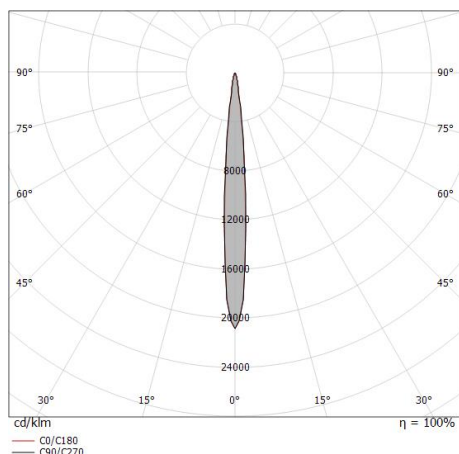

### UGR

UGR axial	10.2
UGR transversal	9.2
X=4H   Y=8H	S=0.25H
Reflection factor	70/50/20

### OPTICAL

Оптика C0/C180	9°
Light distribution simmetry	Symmetrical

Single emission uplights for outdoor application. The warm white LED light source with a ultra spot light distribution is composed of 1 powered LEDs with CCT of 3000 K and a CRI 80; the source luminous flux is 945 lm, with a 118.1 lm/W nominal luminous efficacy.

Compliant with the EN 60598-1 standard and its specific provisions.

Distance [m]	Cone diameter [m]	illuminance [lx]
0.5	0.08 0.08	E(0°) 38527 E(C90) 4.8° 19312 E(C0) 4.6° 19419
1.0	0.12 0.16	E(0°) 9632 E(C90) 4.8° 4828 E(C0) 4.6° 4855
1.5	0.25 0.24	E(0°) 4281 E(C90) 4.8° 2146 E(C0) 4.6° 2158
2.0	0.34 0.32	E(0°) 2408 E(C90) 4.8° 1207 E(C0) 4.6° 1214
2.5	0.42 0.40	E(0°) 1541 E(C90) 4.8° 772 E(C0) 4.6° 777
3.0	0.50 0.48	E(0°) 1070 E(C90) 4.8° 536 E(C0) 4.6° 539