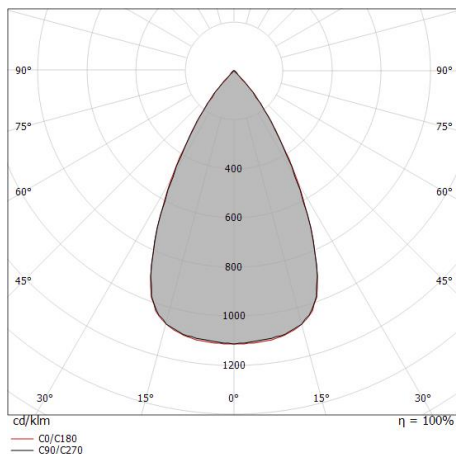

Compliant with the EN 60598-1 standard and its specific provisions.

Distance [m]	Cone diameter [m]	E(0°)	E(C90)	E(C0)
0.5	0.55 0.55	3562	28.9° 1199	29.0° 1199
1.0	1.10 1.11	890	28.9° 300	29.0° 300
1.5	1.66 1.66	396	28.9° 133	29.0° 133
2.0	2.21 2.22	223	28.9° 75	29.0° 75
2.5	2.76 2.77	142	28.9° 48	29.0° 48
3.0	3.31 3.33	99	28.9° 33	29.0° 33