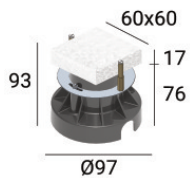

Orma_QJ | Uplights | Accessories
77300N15

Монтажный корпус

Место установки: Пол; Тип установки: Стена из кладки L=97mm, H=93mm, D=97mm.

Материал: АБС-пластик, Цвет: черный.

Code

83411