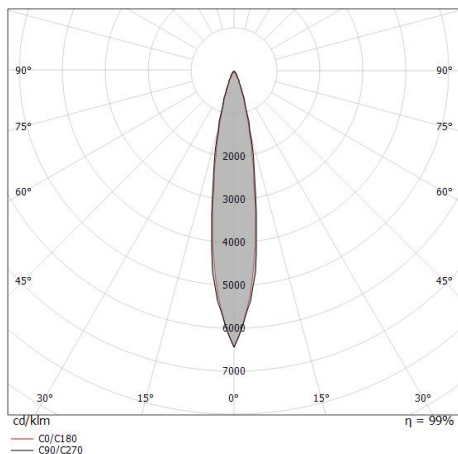

Аплайты | 1 arrayLED 5 W DC 24 V | CRI 80  
77300M15

Single emission uplights for outdoor application. The super warm white LED light source with a spot light distribution is composed of 1 arrayed LEDs with CCT of 2700 K and a CRI 80; the source luminous flux is 596 lm, with a 119.2 lm/W nominal luminous efficacy.

Compliant with the EN 60598-1 standard and its specific provisions.

Distance [m]	Cone diameter [m]	illuminance [lx]
0.5	0.16 0.15	E(0°) 7340 E(C90) 9.2° 3574 E(C0) 8.8° 3554
1.0	0.32 0.31	E(0°) 1835 E(C90) 9.2° 894 E(C0) 8.8° 889
1.5	0.49 0.46	E(0°) 816 E(C90) 9.2° 397 E(C0) 8.8° 395
2.0	0.65 0.62	E(0°) 459 E(C90) 9.2° 223 E(C0) 8.8° 222
2.5	0.81 0.77	E(0°) 294 E(C90) 9.2° 143 E(C0) 8.8° 142
3.0	0.97 0.93	E(0°) 204 E(C90) 9.2° 99 E(C0) 8.8° 99

— C0/C180 (Half-peak divergence: 17.6°)  
— C90/C270 (Half-peak divergence: 18.4°)