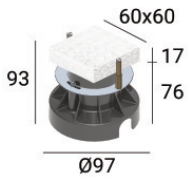

Orma_QJ | Uplights | Accessories
77300M15

Монтажный корпус

Место установки: Пол; Тип установки: Стена из кладки L=97mm, H=93mm, D=97mm.

Материал: АБС-пластик, Цвет: черный.

Code

83411