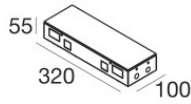

Fylo+ Direct_1 | Lines | Accessories
65180

Монтажный корпус
Место установки: Потолок L=320mm, H=55mm, D=100mm

Code
62900