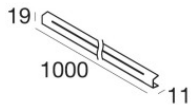

Рассеиватель

Code

65054