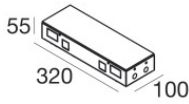

Fylo+ Recessed_4 | Lines | Accessories
65010

Монтажный корпус
Место установки: Потолок L=320mm, H=55mm, D=100mm

Code
62900