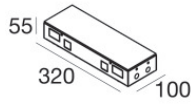

Fylo+ Recessed_4 | Lines | Accessories
65009

Монтажный корпус
Место установки: Потолок L=320mm, H=55mm, D=100mm

Code
62900