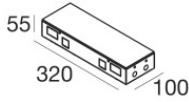

Fylo+ Recessed_2 | Lines | Accessories
65006

Монтажный корпус
Место установки: Потолок L=320mm, H=55mm, D=100mm

Code
62900