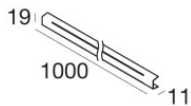

Рассеиватель

Code

65055