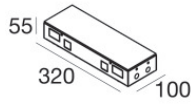

Fylo+ Recessed_3 | Lines | Accessories
65003

Монтажный корпус
Место установки: Потолок L=320mm, H=55mm, D=100mm

Code
62900