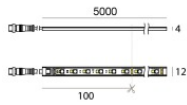

PU_C Plus RGBW

Code
C00466WHVDI - C0025VDI05019