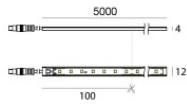

PU_C Plus 70 LEDs/m

Code
C00122WH - C00123WH -
C0018MDI05019 - C0018NDI05019 -
C0018WDI05019 - C0025MDI05019 -
C0025NDI05019 - C0025WDI05019