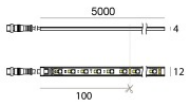

PU_C Plus RGBW

Code
C00466WHVDI