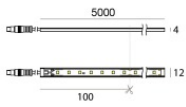

PU_C Plus 70 LEDs/m

Code
C00122WH - C00123WH