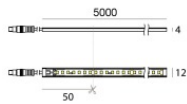

PU_C Plus 140 LEDs/m

Code
C00124WH - C00125WH - C00915WH -
C00916WH - C0019MDI05019 -
C0019NDI05019 - C0019WDI05019 -
C0026MDI05019 - C0026NDI05019 -
C0026WDI05019