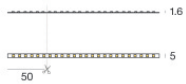

Modular
C-K100026

Components

Ribbon RGBW 54 LEDs/m - LED Strip | topLED 67.5 W DC 48 V | 13.5 W/m

Code
84198

Ribbon Slim 120 LEDs/m

Code
84219

Ribbon Slim 120 LEDs/m

Code
84220