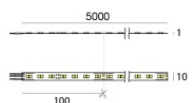

Ribbon Plus Dynamic White

Code
C00418WHDDI