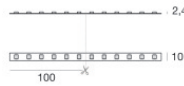

Ribbon RGB 60 LEDs/m - LED Strip | topLED 72 W DC 24 V | 14.4 W/m

Code
98017