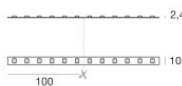

Ribbon RGB 60 LEDs/m - LED Strip | topLED 72 W DC 24 V |
14.4 W/m

Code
98017