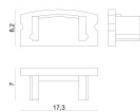

Tappo - Tappo di chiusura
Materiale:policarbonato, colore:Bianco .

Code
98892