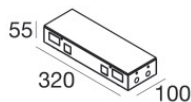

Controcassa
posizione installativa: soffitto L=320mm, H=55mm, D=100mm

Code

62900