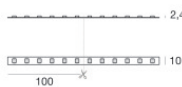

**Code**  
98011

Ribbon 120 LEDs/m - LED Strip | topLED 60 W DC 24 V | 12 W/m | 1367.8 Lm/m

**Code**  
98077

Ribbon 120 LEDs/m - LED Strip | topLED 60 W DC 24 V | 12 W/m | 1236 Lm/m

**Code**  
98078

Ribbon RGB 60 LEDs/m - LED Strip | topLED 72 W DC 24 V | 14.4 W/m