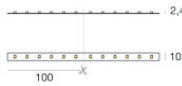

## Components

Dropper RGB 60 LEDs/m - LED Strip | topLED 72 W DC 24 V | 14.4 W/m

**Code**  
98025

Ribbon Basic 60 LEDs/m - LED Strip | topLED 24 W DC 24 V | 4.8 W/m | 570.2 Lm/m

**Code**  
98012

Ribbon Basic 60 LEDs/m - LED Strip | topLED 24 W DC 24 V | 4.8 W/m | 540 Lm/m