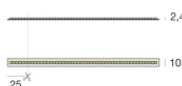

Ribbon 240 LEDs/m

Code
98083