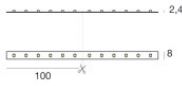

## Components

Dropper RGB 60 LEDs/m - LED Strip | topLED 72 W DC 24 V | 14.4 W/m

**Code**  
98025

Ribbon Basic 60 LEDs/m - LED Strip | topLED 24 W DC 24 V | 4.8 W/m | 570.2 Lm/m

**Code**  
98012

Ribbon Basic 60 LEDs/m - LED Strip | topLED 24 W DC 24 V | 4.8 W/m | 540 Lm/m