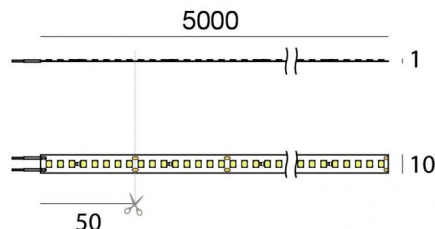

Ribbon PRO

Bande LED | 800 topLED 84 W DC 24 V | 16.8 W/m
2419.6 Lm/m | CRI >90

C0031WDI05000

Données techniques

| | |
|--|-----------------|
| Longueur | 5000 mm |
| Coupe minimale | 50 mm |
| Position d'installation | Mur - Plafond |
| Environnement d'installation | Intérieur |
| Source lumineuse | LED |
| Circuit structure | topLED |
| Optique | Diffus |
| Light emission direction | downward |
| Puissance nominale | 84 W DC |
| Flux lumineux (source) | 12098 lm |
| Température de couleur / Tone | 3000 K |
| Indice de rendu chromatique | >90 Ra |
| C.C. / V.C. | CV |
| Classe d'isolation | 3 |
| IP | IP20 |
| Essai au fil incandescent | 650° |
| Montage direct sur des surfaces normalement inflammables | Oui |
| CE | Oui |
| Driver inclus | Non |
| Article à intensité variable | DALI - 1-10V |
| Orientable | Non |
| Basculement | Non |
| Piétinable | Non |
| Carrossable | Non |
| Câble inclus | Oui |
| Longueur du câble | 0.3 m |
| Revêtement en résine | Non |
| Type d'émission lumineuse | Émission simple |
| Longueur | 5000 mm |
| Poids net | 0.09 Kg |
| Protection contre les décharges électrostatiques | Non |
| Protection contre les surtensions | Non |

Cables Electrification

| | |
|-----------------|--------|
| Longueur max de | 300 mm |
|-----------------|--------|

Bande LED | 800 topLED 84 W DC 24 V | 16.8 W/m | 2419.6 Lm/m | CRI >90
C0031WDI05000

Single emission led strip for indoor application. The warm white LED light source with a diffused light distribution is composed of 800 topLEDs with CCT of 3000 K and a CRI >90; the source luminous flux is 12098 lm, with a 144.0 lm/W nominal luminous efficacy.

The device body and features a white finish. The ingress protection degree is IP20; the total weight is of 0.09 kg. The power supply driver is not provided and is to be ordered separately.

The total absorbed power is 84 W. The power supply cable is included and features a 0.3 m length.