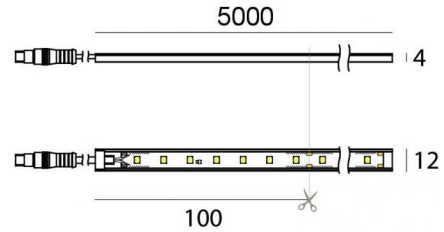

PU_C Plus 70 LEDs/m

Bande LED | 350 topLED 62.5 W DC 24 V | 12.5 W/m
1586.2 Lm/m | CRI >90

C0025NDI05019

Données techniques

Longueur	5000 mm
Coupe minimale	100 mm
Position d'installation	Mur - Plafond
Environnement d'installation	Extérieur
Source lumineuse	LED
Circuit structure	topLED
Optique	Diffus
Light emission direction	external
Puissance nominale	62.5 W DC
Flux lumineux (source)	7931 lm
Température de couleur / Tone	4000 K
Indice de rendu chromatique	>90 Ra
C.C. / V.C.	CV
Classe d'isolation	3
IP	IP66
Essai au fil incandescent	650°
Montage direct sur des surfaces normalement inflammables	Oui
CE	Oui
Driver inclus	Non
Article à intensité variable	DALI - 1-10V
Orientable	Non
Basculement	Non
Piétinable	Non
Carrossable	Non
Câble inclus	Oui
Longueur du câble	1(M)x0.25m + 1(F)x1 m
Revêtement en résine	Oui
Type d'émission lumineuse	Émission simple
Longueur	5000 mm
Poids net	0.575 Kg
Protection contre les décharges électrostatiques	Non
Protection contre les surtensions	Non

PU_C Plus 70 LEDs/m

Bande LED | 350 topLED 62.5 W DC 24 V | 12.5 W/m | 1586.2 Lm/m | CRI >90
C0025NDI05019

Single emission led strip for outdoor application. The natural white LED light source with a diffused light distribution is composed of 350 topped LEDs with CCT of 4000 K and a CRI >90; the source luminous flux is 7931 lm, with a 126.9 lm/W nominal luminous efficacy.

The device body is made of technopolymer and features a white finish; the diffuser is made of pu. The ingress protection degree is IP66; the total weight is of 0.575 kg. The power supply driver is not provided and is to be ordered separately.

The total absorbed power is 62.5 W. The power supply cable is included and features a 1(M)x0.25m + 1(F)x1 m length.

The device features protection class III and can be wall lights or ceiling-mounted.

Compliant with the EN 60598-1 standard and its specific provisions.