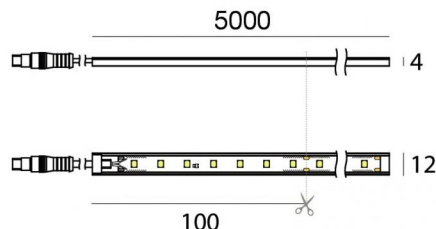

PU_C Plus 70 LEDs/m

Bande LED | 350 topLED 16 W DC 24 V | 3.2 W/m
406 Lm/m | CRI >90

C0018NDI05019

Données techniques

Longueur	5000 mm
Coupe minimale	100 mm
Position d'installation	Mur - Plafond
Environnement d'installation	Extérieur
Source lumineuse	LED
Circuit structure	topLED
Optique	Diffus
Light emission direction	external
Puissance nominale	16 W DC
Flux lumineux (source)	2030 lm
Température de couleur / Tone	4000 K
Indice de rendu chromatique	>90 Ra
C.C. / V.C.	CV
Classe d'isolation	3
IP	IP66
Essai au fil incandescent	650°
Montage direct sur des surfaces normalement inflammables	Oui
CE	Oui
Driver inclus	Non
Article à intensité variable	DALI - 1-10V
Orientable	Non
Basculement	Non
Piétinable	Non
Carrossable	Non
Câble inclus	Oui
Longueur du câble	1(M)x0.25m + 1(F)x1 m
Revêtement en résine	Oui
Type d'émission lumineuse	Émission simple
Longueur	5000 mm
Poids net	0.575 Kg
Protection contre les décharges électrostatiques	Non
Protection contre les surtensions	Non

PU_C Plus 70 LEDs/m

Bande LED | 350 topLED 16 W DC 24 V | 3.2 W/m | 406 Lm/m | CRI >90
C0018NDI05019

Single emission led strip for outdoor application. The natural white LED light source with a diffused light distribution is composed of 350 topLED LEDs with CCT of 4000 K and a CRI >90; the source luminous flux is 2030 lm, with a 126.9 lm/W nominal luminous efficacy.

The device body is made of technopolymer and features a white finish; the diffuser is made of pu. The ingress protection degree is IP66; the total weight is of 0.575 kg. The power supply driver is not provided and is to be ordered separately.

The total absorbed power is 16 W. The power supply cable is included and features a 1(M)x0.25m + 1(F)x1 m length.

The device features protection class III and can be wall lights or ceiling-mounted.

Compliant with the EN 60598-1 standard and its specific provisions.