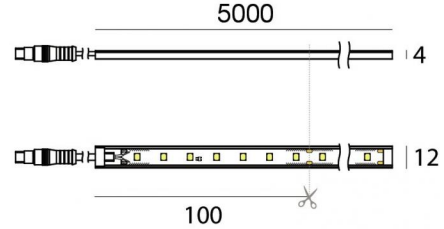

PU_C Plus 70 LEDs/m

Bande LED | 350 topLED 16 W DC 24 V | 3.2 W/m
336 Lm/m | CRI >90
C0018MDI05019

Données techniques

Longueur	5000 mm
Coupe minimale	100 mm
Typologie	Bande LED
Position d'installation	Mur - Plafond
Environnement d'installation	Extérieur
Source lumineuse	LED
Circuit structure	topLED
Optique	Diffus
Light emission direction	external
Puissance nominale	16 W DC
Flux lumineux (source)	1680 lm
Température de couleur / Tone	2700 K
Indice de rendu chromatique	>90 Ra
C.C. / V.C.	CV
Classe d'isolation	3
IP	IP66
Essai au fil incandescent	650°
Montage direct sur des surfaces normalement inflammables	Oui
CE	Oui
Driver inclus	Non
Article à intensité variable	DALI - 1-10V
Orientable	Non
Basculement	Non
Piétinable	Non
Carrossable	Non
Câble inclus	Oui
Longueur du câble	1(M)x0.25m + 1(F)x1 m
Revêtement en résine	Oui
Type d'émission lumineuse	Émission simple
Longueur	5000 mm
Poids net	0.575 Kg
Protection contre les décharges électrostatiques	Non
Protection contre les surtensions	Non

PU_C Plus 70 LEDs/m

Bande LED | 350 topLED 16 W DC 24 V | 3.2 W/m | 336 Lm/m | CRI >90
C0018MDI05019

Single emission led strip for outdoor application. The super warm white LED light source with a diffused light distribution is composed of 350 topped LEDs with CCT of 2700 K and a CRI >90; the source luminous flux is 1680 lm, with a 105.0 lm/W nominal luminous efficacy.

The device body is made of technopolymer and features a white finish; the diffuser is made of pu. The ingress protection degree is IP66; the total weight is of 0.575 kg. The power supply driver is not provided and is to be ordered separately.

The total absorbed power is 16 W. The power supply cable is included and features a 1(M)x0.25m + 1(F)x1 m length.

The device features protection class III and can be wall lights or ceiling-mounted.

Compliant with the EN 60598-1 standard and its specific provisions.