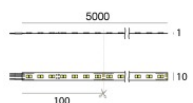

Ribbon Plus Dynamic White

Code

C00418WHDDI - C0027DDI05000