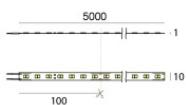

Ribbon Plus WT

Code
C00419WHSDI