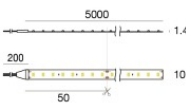

Ribbon HD 160 LEDs/m

Code
C00509WH - C00510WH -
C0045MDI05000 - C0045NDI05000 -
C0045WDI05000 - C0046MDI05000 -
C0046NDI05000 - C0046WDI05000