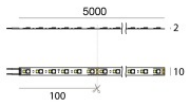

Ribbon Plus RGBW

Code
C00417WHVDI - C0027VDI05000