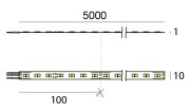

Ribbon Plus Dynamic White

Code
C00418WHDDI