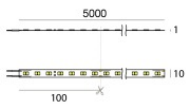

Ribbon Plus WT

Code
C00419WHSDI - C0027SDI05000