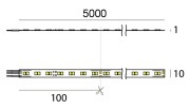

Ribbon Plus Dynamic White

Code
C00418WHDDI - C0027DDI05000