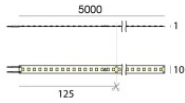

Ribbon PRO

Code
C00423WH - 82123 - 82124 - 82125 -
82158 - 82130 - 82131 - 82129 - 82163 -
82164 - 82169 - 82170 - 82156 - 82157 -
82162 - 82168 - C0023MDI05000 -
C0023NDI05000 - C0023WDI05000 -
C0024MDI05000 - C0024NDI05000 -
C0024WDI05000 - C0028MDI05000 -
C0028NDI05000 - C0028WDI05000 -
C0030MDI05000 - C0030NDI05000 -
C0030WDI05000 - C0031MDI05000 -
C0031NDI05000 - C0031WDI05000 -
C0033MDI05000 - C0033NDI05000 -
C0033WDI05000 - C0036MDI05000 -
C0036NDI05000 - C0036WDI05000