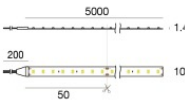

Ribbon HD 160 LEDs/m

Code
C00509WH - C00510WH -
C0045MDI05000 - C0045NDI05000 -
C0045WDI05000 - C0046MDI05000 -
C0046NDI05000 - C0046WDI05000