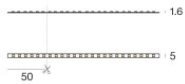

Ribbon Slim 120 LEDs/m

Code
84221