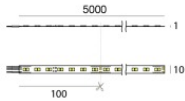

Ribbon Plus Dynamic White

Code
C00418WHDDI - C0027DDI05000