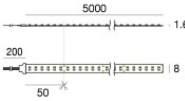

Ribbon Basic_V2