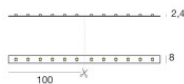

Ribbon Basic 60 LEDs/m - LED Strip | topLED 24 W DC 24 V | 4.8 W/m | 540 Lm/m

Code
98011