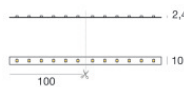

Finition corps	
Matériau	Aluminium
Couleur	Aluminium
Fabrication	Anodisation

Modular
99979

Components

Dropper RGB 60 LEDs/m - LED Strip | topLED 72 W DC 24 V | 14.4 W/m

Code
98025

Ribbon Basic 60 LEDs/m - LED Strip | topLED 24 W DC 24 V | 4.8 W/m | 570.2 Lm/m