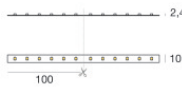

Finition corps

Matériau	Aluminium
Couleur	Aluminium
Fabrication	Anodisation

Modular
99979

Components

Dropper RGB 60 LEDs/m - LED Strip | topLED 72 W DC 24 V | 14.4 W/m

Code
98025

Ribbon Basic 60 LEDs/m - LED Strip | topLED 24 W DC 24 V | 4.8 W/m | 570.2 Lm/m