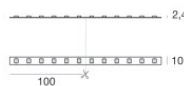

Ribbon RGB 60 LEDs/m - LED Strip | topLED 72 W DC 24 V | 14.4 W/m

Code
98017