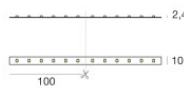

Finition corps	
Matériau	Aluminium
Couleur	Noir anodisé
Fabrication	Anodisation

Modular
99977

Components

Dropper RGB 60 LEDs/m - LED Strip | topLED 72 W DC 24 V |
14.4 W/m

Code
98025

Ribbon Basic 60 LEDs/m - LED Strip | topLED 24 W DC 24 V |
4.8 W/m | 570.2 Lm/m