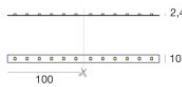

Finition corps	
Matériau	Aluminium
Couleur	Noir anodisé
Fabrication	Anodisation

Modular
99977

Components

Dropper RGB 60 LEDs/m - LED Strip | topLED 72 W DC 24 V |
14.4 W/m

Code
98025

Ribbon Basic 60 LEDs/m - LED Strip | topLED 24 W DC 24 V |
4.8 W/m | 570.2 Lm/m