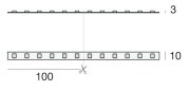

Finition corps	
Matériau	Aluminium
Couleur	Noir anodisé
Fabrication	Anodisation

Modular
99977

Components

Dropper RGB 60 LEDs/m - LED Strip | topLED 72 W DC 24 V |
14.4 W/m

Code
98025

Ribbon Basic 60 LEDs/m - LED Strip | topLED 24 W DC 24 V |
4.8 W/m | 570.2 Lm/m