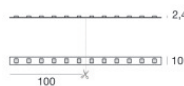

Ribbon RGB 60 LEDs/m - LED Strip | topLED 72 W DC 24 V |
14.4 W/m

Code
98017