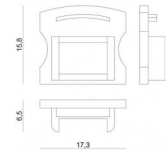

Modular
99905

Données techniques

Typologie	Sac / Kit de fixation
Position d'installation	Mur - Plafond
Environnement d'installation	Intérieur
Essai au fil incandescent	Non
Montage direct sur des surfaces normalement inflammables	Oui
CE	Oui
Article à intensité variable	Non
Orientable	Non
Basculement	Non
Piétinable	Non
Carrossable	Non
Câble inclus	Non
Revêtement en résine	Non
Modularity	Modular

Finition corps

Matériau	Aluminium
Couleur	Aluminium
Fabrication	Anodisation