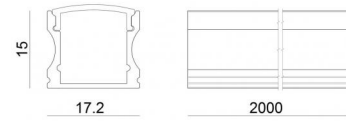

Modular
99905

Données techniques

Typologie	Sac / Kit de fixation
Position d'installation	Mur - Plafond
Environnement d'installation	Intérieur
Essai au fil incandescent	Non
Montage direct sur des surfaces normalement inflammables	Oui
CE	Oui
Article à intensité variable	Non
Orientable	Non
Basculement	Non
Piétinable	Non
Carrossable	Non
Câble inclus	Non
Revêtement en résine	Non
Modularity	Modular

Finition corps

Matériau	Aluminium
Couleur	Aluminium
Fabrication	Anodisation