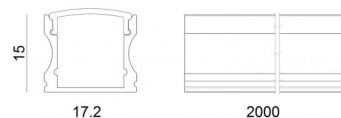

Modular
99905

Données techniques

Typologie	Sac / Kit de fixation
Position d'installation	Mur - Plafond
Environnement d'installation	Intérieur
Essai au fil incandescent	Non
Montage direct sur des surfaces normalement inflammables	Oui
CE	Oui
Article à intensité variable	Non
Orientable	Non
Basculement	Non
Piétinable	Non
Carrossable	Non
Câble inclus	Non
Revêtement en résine	Non
Modularity	Modular

Finition corps

Matériau	Aluminium
Couleur	Aluminium
Fabrication	Anodisation