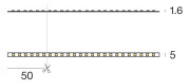

Modular
98956M

Components

Ribbon RGBW 54 LEDs/m - LED Strip | topLED 67.5 W DC 48 V | 13.5 W/m

Code
84197

Ribbon RGBW 54 LEDs/m - LED Strip | topLED 67.5 W DC 48 V | 13.5 W/m

Code
84198

Ribbon Slim 120 LEDs/m