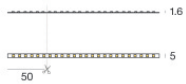

Ribbon Slim 120 LEDs/m

Code
84220