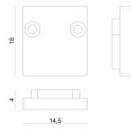

Bouchon
Matériau:PC, couleur:blanc.

Code

98918