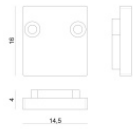

Bouchon
Matériau:PC, couleur:blanc.

Code

98918