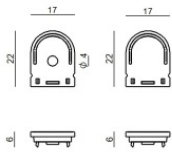

Bouchon
Matériau:Plastique ABS, couleur:noir.

Code
C-V400030