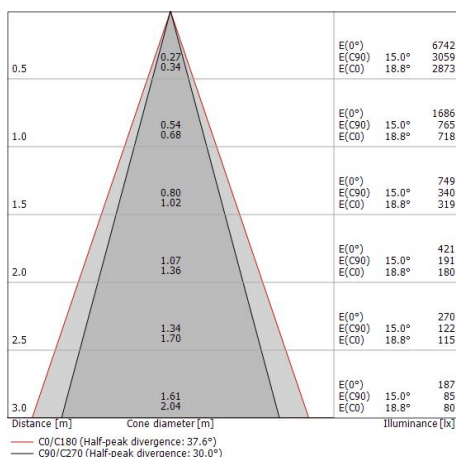

The device body is made of uv resistant polycarbonate and features a transparent finish; the diffuser is made of uv resistant polycarbonate. The ingress protection degree is IP67; the total weight is of 0.39 kg.

The total absorbed power is 7 W. The power supply cable is included and features a 0.25 m length.

The device features protection class II and can be wall lights, ceiling or floor-mounted with an outer casing, code 98843(for concrete or masonry).

Compliant with the EN 60598-1 standard and its specific provisions.

Classe d'efficacité énergétique

Ce produit contient 12 sources lumineuses de classe d'efficacité énergétique D.

Caractéristiques Techniques de l'éclairage

Light Output Ratio (LOR)	72 %
Flux lumineux (source)	1212 lm
Flux lumineux du luminaire	873 lm
Consumption	7.7 W
Efficacité lumineuse du luminaire	113 lm/W
Température de couleur	3000 K
Standards de Concordance de Couleur	1/16 ANSI BIN
Indice de rendu chromatique	80 Ra

Température standard de l'environnement de	-20 / +50°C
Température typique sur le verre	40°C

LED Life / Failure Ratio

L70 B10 C0 361980h (at Tj 60 Ta 25)

UGR

UGR transversal	19
UGR axial	16.3
X=4H | Y=8H	S=0.25H
Reflection factor	70/50/20

OPTICAL

Optique C0/C180	38°
Optique C90/C270	30°
Light distribution simmetry	Symmetrical 2 assis