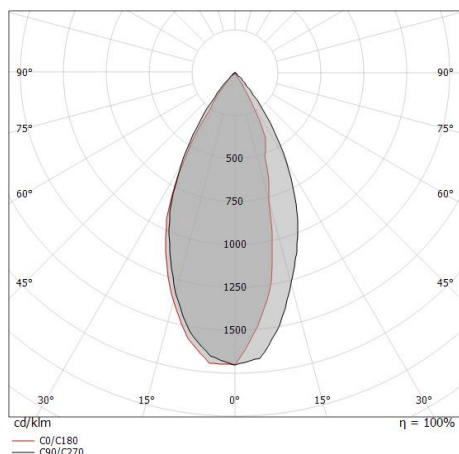

Single emission lines for outdoor application. The super warm white LED light source is composed of 11 powered LEDs with CCT of 2700 K and a CRI 80; the source luminous flux is 1716 lm, with a 141.8 lm/W nominal luminous efficacy.

The device body is made of aluminium 6060 and features a anodised black finish, processed by means of 15 µm anodizing; the diffuser is made of extra clear glass - tempered with a silk-screening treatment. The ingress protection degree is IP67; the total weight is of 1.5 kg.

The total absorbed power is 13.5 W. The power supply cable is included and features a 0.2 m length.

The device features protection class I and can be floor-mounted with an outer casing, code 98724(for concrete or masonry).

Compliant with the EN 60598-1 standard and its specific provisions.

Classe d'efficacité énergétique

Ce produit contient une source lumineuse de classe d'efficacité énergétique D.

Caractéristiques Techniques de l'éclairage

Light Output Ratio (LOR)	45 %
Flux lumineux (source)	1716 lm
Flux lumineux du luminaire	789 lm
Consumption	13.5 W
Efficacité lumineuse du luminaire	58 lm/W
Température de couleur	2700 K
Standards de Concordance de Couleur	1.5 Step
Indice de rendu chromatique	80 Ra

Température standard de l'environnement de	-20 / +50°C
Température typique sur le verre	40°C

LED Life / Failure Ratio

L70 B10 C0 361980h (at Tj 60 Ta 25)