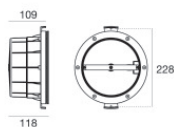

Nautilus_R | Submerged | Accessories
84044Q40

Boîtier d'encastrement - Boîtier extérieur pour installation sur toile
position d'installation: mur; type installation: maçonnerie L=213mm, H=213mm, D=110mm.
Matériau:Plastique ABS, couleur:noir.

Code
83198