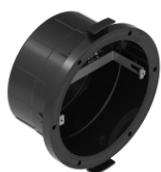

Immersion | 9 x powerLEDs 38 W DC 700 mA | RGBW - 4000
84044Q40

Single emission submerged for outdoor application. The RGBW - 4000 K LED light source with a medium wide flood light distribution is composed of 9 powered LEDs with CCT of RGB-W 4000 K.

The device body is made of aisi 316l steel and features a steel finish; the diffuser is made of extra clear glass - tempered with a silk-screening treatment. The ingress protection degree is IP68; the total weight is of 0.8 kg. The power supply driver is not provided and is to be ordered separately.

Boîtier d'encastrement - Boîtier extérieur pour installation sur toile
position d'installation: mur; type installation: maçonnerie L=213mm, H=213mm, D=110mm.
Matériau:Plastique ABS, couleur:noir.

Code
83198

Boîtier d'encastrement - Caisson IP68 pour installation sur maçonnerie (carrelage ou mosaïque)
position d'installation: mur; type installation: maçonnerie L=213mm, H=213mm, D=110mm.
Matériau:Plastique ABS, couleur:noir.