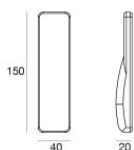

Remote RF

Code
C-W600001