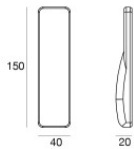

Remote RF

Code
C-W600001