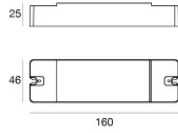

Nautilus_RP | Submerged | Accessories
84029V20

Variateur
RF Remote controller

Code
C-E700003