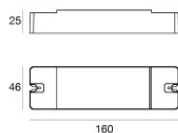

Nautilus_RP | Submerged | Accessories
84026V20

Variateur
RF Remote controller

Code
C-E700003