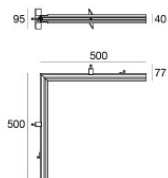

Ink system_SP Focus

Ink system_SP Focus | Lines | Accessories
83958W85

Profil - Coin intégré - IN
Matériau:Aluminium, fabrication :Vernissage.

Code
84073