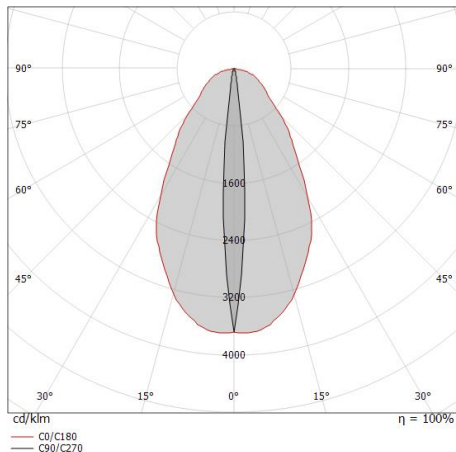

Cable connector No

Uplights | 4 x powerLED 9 W DC 24 V | CRI 80 83645W18

Single emission uplights for outdoor application. The warm white LED light source with a elliptic narrow spot (wall grazing) light distribution is composed of 4 powerleds LEDs with CCT of 3000 K and a CRI 80; the source luminous flux is 854 lm, with a 94.9 lm/W nominal luminous efficacy.

Compliant with the EN 60598-1 standard and its specific provisions.

Distance [m]	Cone diameter [m]	E(0°)	E(C90)	E(C0)
0.5	0.98 0.62	3209	4.6° 1616	31.9° 987
1.0	0.16 1.24	802	4.6° 404	31.9° 247
1.5	0.24 1.87	357	4.6° 180	31.9° 110
2.0	0.32 2.49	201	4.6° 101	31.9° 62
2.5	0.40 3.11	128	4.6° 65	31.9° 39
3.0	0.48 3.73	89	4.6° 45	31.9° 27

Distance [m] Cone diameter [m] Illuminance [lx]

— C0/C180 (Half-peak divergence: 63.8°)
— C90/C270 (Half-peak divergence: 9.2°)

Classe d'efficacité énergétique

Ce produit contient une source lumineuse de classe d'efficacité énergétique E.

Caractéristiques Techniques de l'éclairage

Light Output Ratio (LOR)	25 %
Flux lumineux (source)	854 lm
Flux lumineux du luminaire	218 lm
Consumption	9 W
Efficacité lumineuse du luminaire	24 lm/W
Température de couleur	3000 K
Standards de Concordance de Couleur	3 Step MacAdam
Indice de rendu chromatique	80 Ra