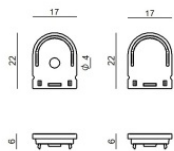

Bouchon
Matériau:Plastique ABS, couleur:noir.

Code
C-V400030