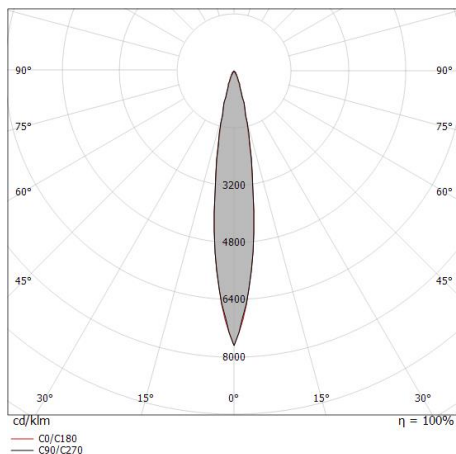

Uplights | 1 arrayLED 9 W DC 24 V | CRI 80 82678W15

Single emission uplights for outdoor application. The warm white LED light source with a spot light distribution is composed of 1 arrayed LEDs with CCT of 3000 K and a CRI 80; the source luminous flux is 1320 lm, with a 146.7 lm/W nominal luminous efficacy.

The device body is made of die-cast aluminium en ab - 46100 and features a black finish, processed by means of open pore anodizing + powder coating; the diffuser is made of extra clear glass - tempered with a silk-screening treatment. The ingress protection degree is IP68; the total weight is of 0.5 kg.

The total absorbed power is 9 W. The power supply cable is included and features a 1 m length.

The device features protection class III and can be floor-mounted with an outer casing, code 83039(for concrete or masonry).

Compliant with the EN 60598-1 standard and its specific provisions.

0.5	0.14	E(0°) E(C0)	8.2°	16890 8209
1.0	0.29	E(0°) E(C0)	8.2°	4222 2052
1.5	0.43	E(0°) E(C0)	8.2°	1877 912
2.0	0.58	E(0°) E(C0)	8.2°	1056 513
2.5	0.72	E(0°) E(C0)	8.2°	676 328
3.0	0.86	E(0°) E(C0)	8.2°	469 228

Distance [m]   Cone diameter [m]   Illuminance [lx]

— C0/C180 (Half-peak divergence: 16.4°)

Classe d'efficacité énergétique

Ce produit contient une source lumineuse de classe d'efficacité énergétique E.

Caractéristiques Techniques de l'éclairage

Light Output Ratio (LOR)	44 %
Flux lumineux (source)	1320 lm
Flux lumineux du luminaire	583 lm
Consumption	9 W
Efficacité lumineuse du luminaire	64 lm/W
Température de couleur	3000 K
Standards de Concordance de Couleur	2 Step MacAdam
Indice de rendu chromatique	80 Ra
Température standard de l'environnement de	-20 / +50°C
Température typique sur le verre	40°C

LED Life / Failure Ratio

L70 B10 C0 252000h (at Tj 65 Ta 25)

UGR

UGR axial	7
UGR transversal	7.3
X=4H | Y=8H	S=0.25H
Reflection factor	70/50/20

OPTICAL

Optique C0/C180	16°
Light distribution simmetry	Symmetrical