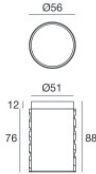

Distance [m]	Cone diameter [m]	Intensity [lx]
0.5	0.27	2995
1.0	0.54	749
1.5	0.81	333
2.0	1.08	150
2.5	1.35	84
3.0	1.62	54

Legend:
 - C0/C180 (Half-peak divergence: 30.4°)
 - C90/C270 (Half-peak divergence: 30.2°)

COLOR VECTOR GRAPHIC

Orma_FJ | Uplights | Accessories
82664M30

Boîtier d'encastrement

position d'installation: sol; type installation: maçonnerie L=56mm, H=88mm, D=56mm.

Matériau:Plastique ABS, couleur:noir.