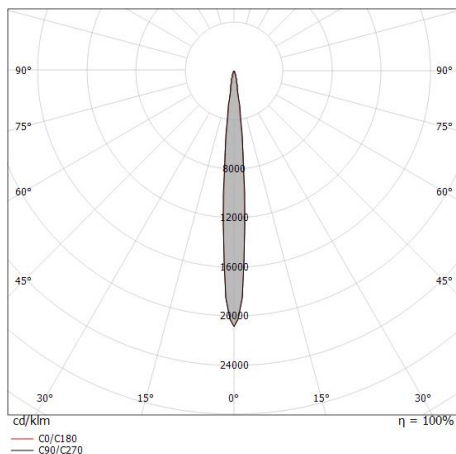

Uplights | 198-264 V | 1 x powerLED 8 W DC - 9 W AC | CRI 80
82543M06

Single emission uplights for outdoor application. The super warm white LED light source with a ultra spot light distribution is composed of 1 powerLED LEDs with CCT of 2700 K and a CRI 80; the source luminous flux is 877 lm, with a 109.6 lm/W nominal luminous efficacy.

Compliant with the EN 60598-1 standard and its specific provisions.

Distance [m]	Cone diameter [m]	illuminance [lx]
0.5	0.08 0.08	E(0°) 38527 E(C90) 4.8° 19312 E(C0) 4.6° 19419
1.0	0.17 0.16	E(0°) 9632 E(C90) 4.8° 4828 E(C0) 4.6° 4855
1.5	0.25 0.24	E(0°) 4281 E(C90) 4.8° 2146 E(C0) 4.6° 2158
2.0	0.34 0.32	E(0°) 2408 E(C90) 4.8° 1207 E(C0) 4.6° 1214
2.5	0.42 0.40	E(0°) 1541 E(C90) 4.8° 772 E(C0) 4.6° 777
3.0	0.50 0.48	E(0°) 1070 E(C90) 4.8° 536 E(C0) 4.6° 539

Light Output Ratio (LOR)	52 %
Flux lumineux (source)	877 lm
Flux lumineux du luminaire	462 lm
Consumption	9 W
Efficacité lumineuse du luminaire	51 lm/W
Température de couleur	2700 K
Standards de Concordance de Couleur	2 Step MacAdam
Indice de rendu chromatique	80 Ra
Black Body Locus	On
Température standard de l'environnement de	-20 / +50°C
Température typique sur le verre	40°C

LED Life / Failure Ratio

L70 B10 C0 247450h (at Tj 60 Ta 25)

UGR

UGR axial	10.2
UGR transversal	9.2
X=4H Y=8H	S=0.25H
Reflection factor	70/50/20

OPTICAL

Optique C0/C180	9°
Light distribution simmetry	Symmetrical