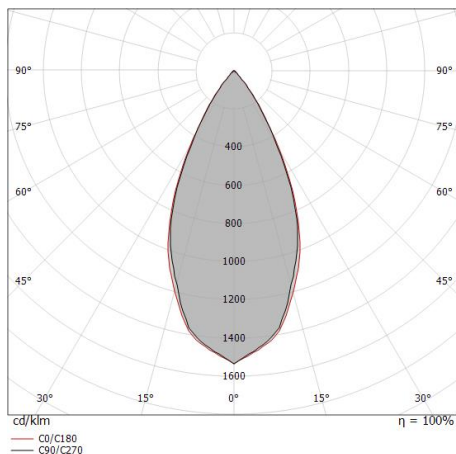

Downlights | 1 arrayLED 8 W DC 220 mA | CRI 80 82452W60

Single emission recessed downlights for outdoor application. The warm white LED light source is composed of 1 arrayLEDs with CCT of 3000 K and a CRI 80; the source luminous flux is 1182 lm, with a 147.8 lm/W nominal luminous efficacy.

The device body is made of die-cast aluminium en ab - 46100 and features a black finish, processed by means of open pore anodizing + powder coating; the diffuser is made of extra clear glass - tempered with a silk-screening treatment. The ingress protection degree is IP67; the total weight is of 0.5 kg. The power supply driver is not provided and is to be ordered separately.

The total absorbed power is 8 W. The power supply cable is included and features a 1 m length.

The device features protection class III and can be ceiling-mounted, with a 86 mm diameter hole (in plasterboard) with an outer casing, code 99749(for concrete or masonry).

Compliant with the EN 60598-1 standard and its specific provisions.

Classe d'efficacité énergétique

Ce produit contient une source lumineuse de classe d'efficacité énergétique E.

Caractéristiques Techniques de l'éclairage

Light Output Ratio (LOR)	51 %
Flux lumineux (source)	1182 lm
Flux lumineux du luminaire	608 lm
Consumption	8 W
Efficacité lumineuse du luminaire	76 lm/W
Température de couleur	3000 K
Standards de Concordance de Couleur	2 Step MacAdam
Indice de rendu chromatique	80 Ra

Température standard de l'environnement de -20 / +50°C

Température typique sur le verre 40°C

LED Life / Failure Ratio

L70 B10 C0 252000h (at Tj 65 Ta 25)

UGR

UGR axial	16.1
UGR transversal	16.1
X=4H | Y=8H	S=0.25H
Reflection factor	70/50/20

OPTICAL

Optique C0/C180	49°
Light distribution simmetry	Symmetrical