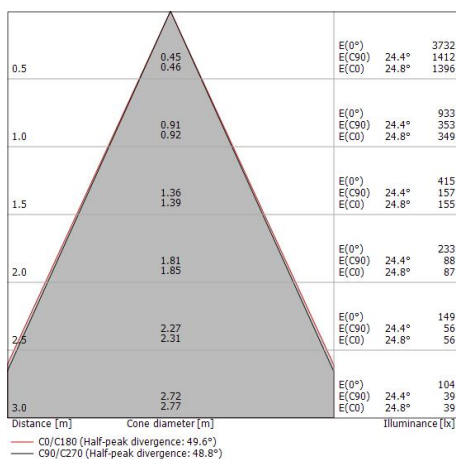

Downlights | 1 arrayLED 8 W DC 220 mA | CRI 80 82452W60

Single emission recessed downlights for outdoor application. The warm white LED light source is composed of 1 arrayLEDs with CCT of 3000 K and a CRI 80; the source luminous flux is 1182 lm, with a 147.8 lm/W nominal luminous efficacy.

The device body is made of die-cast aluminium en ab - 46100 and features a black finish, processed by means of open pore anodizing + powder coating; the diffuser is made of extra clear glass - tempered with a silk-screening treatment. The ingress protection degree is IP67; the total weight is of 0.5 kg. The power supply driver is not provided and is to be ordered separately.

The total absorbed power is 8 W. The power supply cable is included and features a 1 m length.

The device features protection class III and can be ceiling-mounted, with a 86 mm diameter hole (in plasterboard) with an outer casing, code 99749(for concrete or masonry).

Compliant with the EN 60598-1 standard and its specific provisions.

Classe d'efficacité énergétique

Ce produit contient une source lumineuse de classe d'efficacité énergétique E.

Caractéristiques Techniques de l'éclairage

Light Output Ratio (LOR)	51 %
Flux lumineux (source)	1182 lm
Flux lumineux du luminaire	608 lm
Consumption	8 W
Efficacité lumineuse du luminaire	76 lm/W
Température de couleur	3000 K
Standards de Concordance de Couleur	2 Step MacAdam
Indice de rendu chromatique	80 Ra

Température standard de l'environnement de -20 / +50°C

Température typique sur le verre 40°C

LED Life / Failure Ratio

L70 B10 C0 252000h (at Tj 65 Ta 25)

UGR

UGR axial	16.1
UGR transversal	16.1
X=4H | Y=8H	S=0.25H
Reflection factor	70/50/20

OPTICAL

Optique C0/C180	49°
Light distribution simmetry	Symmetrical