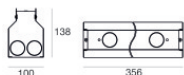

Boîtier d'encastrement

position d'installation: mur, sol; type installation: maçonnerie L=356mm, H=138.3mm, D=100.2mm.

Matériau:Fer, couleur:zinc, fabrication :Zingage.

Finish

Grey

Code

98671