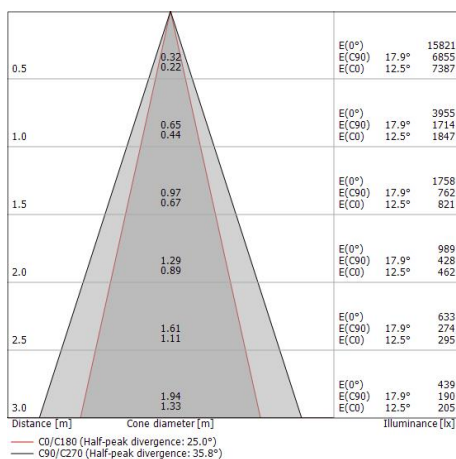

Éléments linéaires | 198-264 V | 9 x powerLED 19.8 W DC - 22 W AC | CRI 80
82304N30

Single emission lines for outdoor application. The natural white LED light source with a medium flood light distribution is composed of 9 powered LEDs with CCT of 4000 K and a CRI 80; the source luminous flux is 2898 lm, with a 146.4 lm/W nominal luminous efficacy.

Light Output Ratio (LOR)	57 %
Flux lumineux (source)	2898 lm
Flux lumineux du luminaire	1658 lm
Consumption	22 W
Efficacité lumineuse du luminaire	75 lm/W
Température de couleur	4000 K
Standards de Concordance de Couleur	1.5 Step
Indice de rendu chromatique	80 Ra
Température standard de l'environnement de	-20 / +50°C
Température typique sur le verre	40°C

LED Life / Failure Ratio

L70 B10 C0 361980h (at Tj 60 Ta 25)

UGR

UGR axial	19.2
UGR transversal	12.2
X=4H Y=8H	S=0.25H
Reflection factor	70/50/20

OPTICAL

Optique C90/C270	36°
Optique C0/C180	25°
Light distribution simmetry	Symmetrical 2 assis