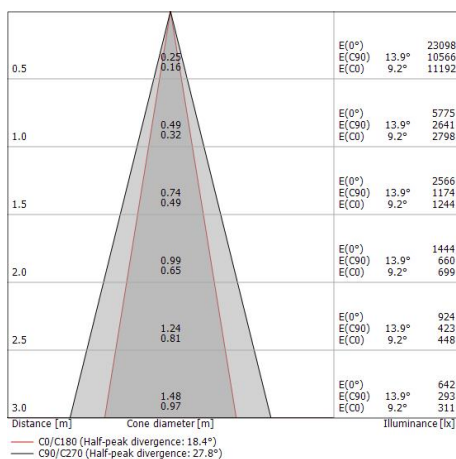

Éléments linéaires | 198-264 V | 9 x powerLED 19.8 W DC - 22 W AC | CRI 80
82304N15

Single emission lines for outdoor application. The natural white LED light source with a spot light distribution is composed of 9 powered LEDs with CCT of 4000 K and a CRI 80; the source luminous flux is 2898 lm, with a 146.4 lm/W nominal luminous efficacy.

Light Output Ratio (LOR)	57 %
Flux lumineux (source)	2898 lm
Flux lumineux du luminaire	1674 lm
Consumption	22 W
Efficacité lumineuse du luminaire	76 lm/W
Température de couleur	4000 K
Standards de Concordance de Couleur	1.5 Step
Indice de rendu chromatique	80 Ra
Température standard de l'environnement de	-20 / +50°C
Température typique sur le verre	40°C

LED Life / Failure Ratio

L70 B10 C0 361980h (at Tj 60 Ta 25)

UGR

UGR axial	19.6
UGR transversal	9.7
X=4H Y=8H	S=0.25H
Reflection factor	70/50/20

OPTICAL

Optique C90/C270	28°
Optique C0/C180	18°
Light distribution simmetry	Symmetrical 2 assis