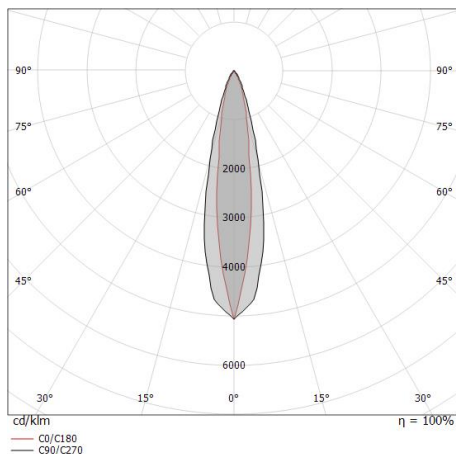

The device body is made of aluminium 6060 and features a anodised black finish, processed by means of 15 µm anodizing; the diffuser is made of extra clear glass - tempered with a silk-screening treatment. The ingress protection degree is IP67; the total weight is of 2.8 kg.

The total absorbed power is 22 W. The power supply cable is included and features a 0.2 m length.

The device features protection class I and can be floor-mounted with an outer casing, code 98725(for concrete or masonry).

Compliant with the EN 60598-1 standard and its specific provisions.

Classe d'efficacité énergétique

Ce produit contient 2 sources lumineuses de classe d'efficacité énergétique D.

Caractéristiques Techniques de l'éclairage

Light Output Ratio (LOR)	56 %
Flux lumineux (source)	2898 lm
Flux lumineux du luminaire	1644 lm
Consumption	22 W
Efficacité lumineuse du luminaire	74 lm/W
Température de couleur	4000 K
Standards de Concordance de Couleur	1.5 Step
Indice de rendu chromatique	80 Ra

Température standard de l'environnement de	-20 / +50°C
Température typique sur le verre	40°C

LED Life / Failure Ratio

L70 B10 C0 361980h (at Tj 60 Ta 25)

OPTICAL

Optique C90/C270	26°
Optique C0/C180	16°
Light distribution symmetry	Symmetrical 2 assis