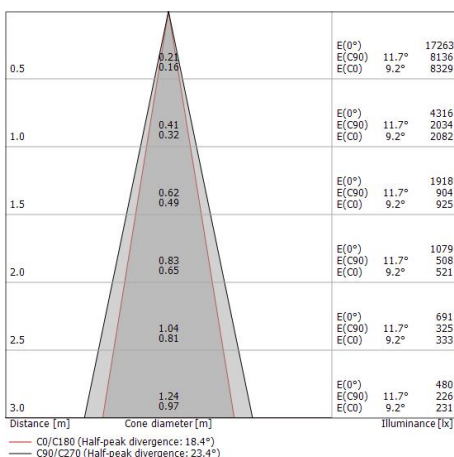

Éléments linéaires | 198-264 V | 6 x powerLEDs 13.2 W DC - 14.5 W AC | CRI 80
82302N15

Single emission lines for outdoor application. The natural white LED light source with a spot light distribution is composed of 6 powered LEDs with CCT of 4000 K and a CRI 80; the source luminous flux is 1932 lm, with a 146.4 lm/W nominal luminous efficacy.

Light Output Ratio (LOR)	57 %
Flux lumineux (source)	1932 lm
Flux lumineux du luminaire	1116 lm
Consumption	14.5 W
Efficacité lumineuse du luminaire	76 lm/W
Température de couleur	4000 K
Standards de Concordance de Couleur	1.5 Step
Indice de rendu chromatique	80 Ra
Température standard de l'environnement de	
	-20 / +50°C
Température typique sur le verre	
	40°C

LED Life / Failure Ratio

L70 B10 C0 361980h (at Tj 60 Ta 25)

UGR

UGR axial	18.4
UGR transversal	9.3
X=4H Y=8H	S=0.25H
Reflection factor	70/50/20

OPTICAL

Optique C90/C270	23°
Optique C0/C180	18°
Light distribution simmetry	Symmetrical 2 assis