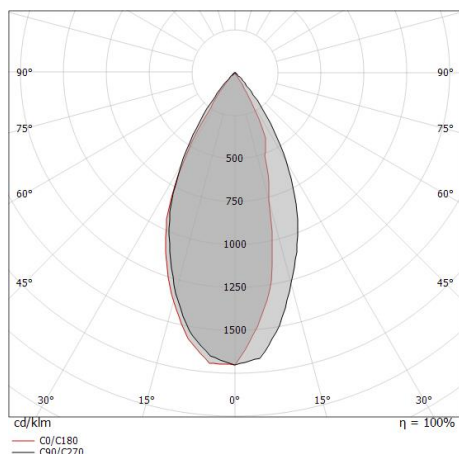

Single emission lines for outdoor application. The super warm white LED light source is composed of 11 powered LEDs with CCT of 2700 K and a CRI 80; the source luminous flux is 1716 lm, with a 153.2 lm/W nominal luminous efficacy.

The device body is made of aluminium 6060 and features a anodised black finish, processed by means of 15 µm anodizing; the diffuser is made of extra clear glass - tempered with a silk-screening treatment. The ingress protection degree is IP67; the total weight is of 1.5 kg.

The total absorbed power is 12.5 W. The power supply cable is included and features a 0.2 m length.

The device features protection class I and can be wall lights or floor-mounted with an outer casing, code 98671 (for concrete or masonry).

Compliant with the EN 60598-1 standard and its specific provisions.

Classe d'efficacité énergétique

Ce produit contient une source lumineuse de classe d'efficacité énergétique D.

Caractéristiques Techniques de l'éclairage

Light Output Ratio (LOR)	45 %
Flux lumineux (source)	1716 lm
Flux lumineux du luminaire	789 lm
Consumption	12.5 W
Efficacité lumineuse du luminaire	63 lm/W
Température de couleur	2700 K
Standards de Concordance de Couleur	1.5 Step
Indice de rendu chromatique	80 Ra

Température standard de l'environnement de	-20 / +50°C
Température typique sur le verre	40°C

LED Life / Failure Ratio

L70 B10 C0 361980h (at Tj 60 Ta 25)